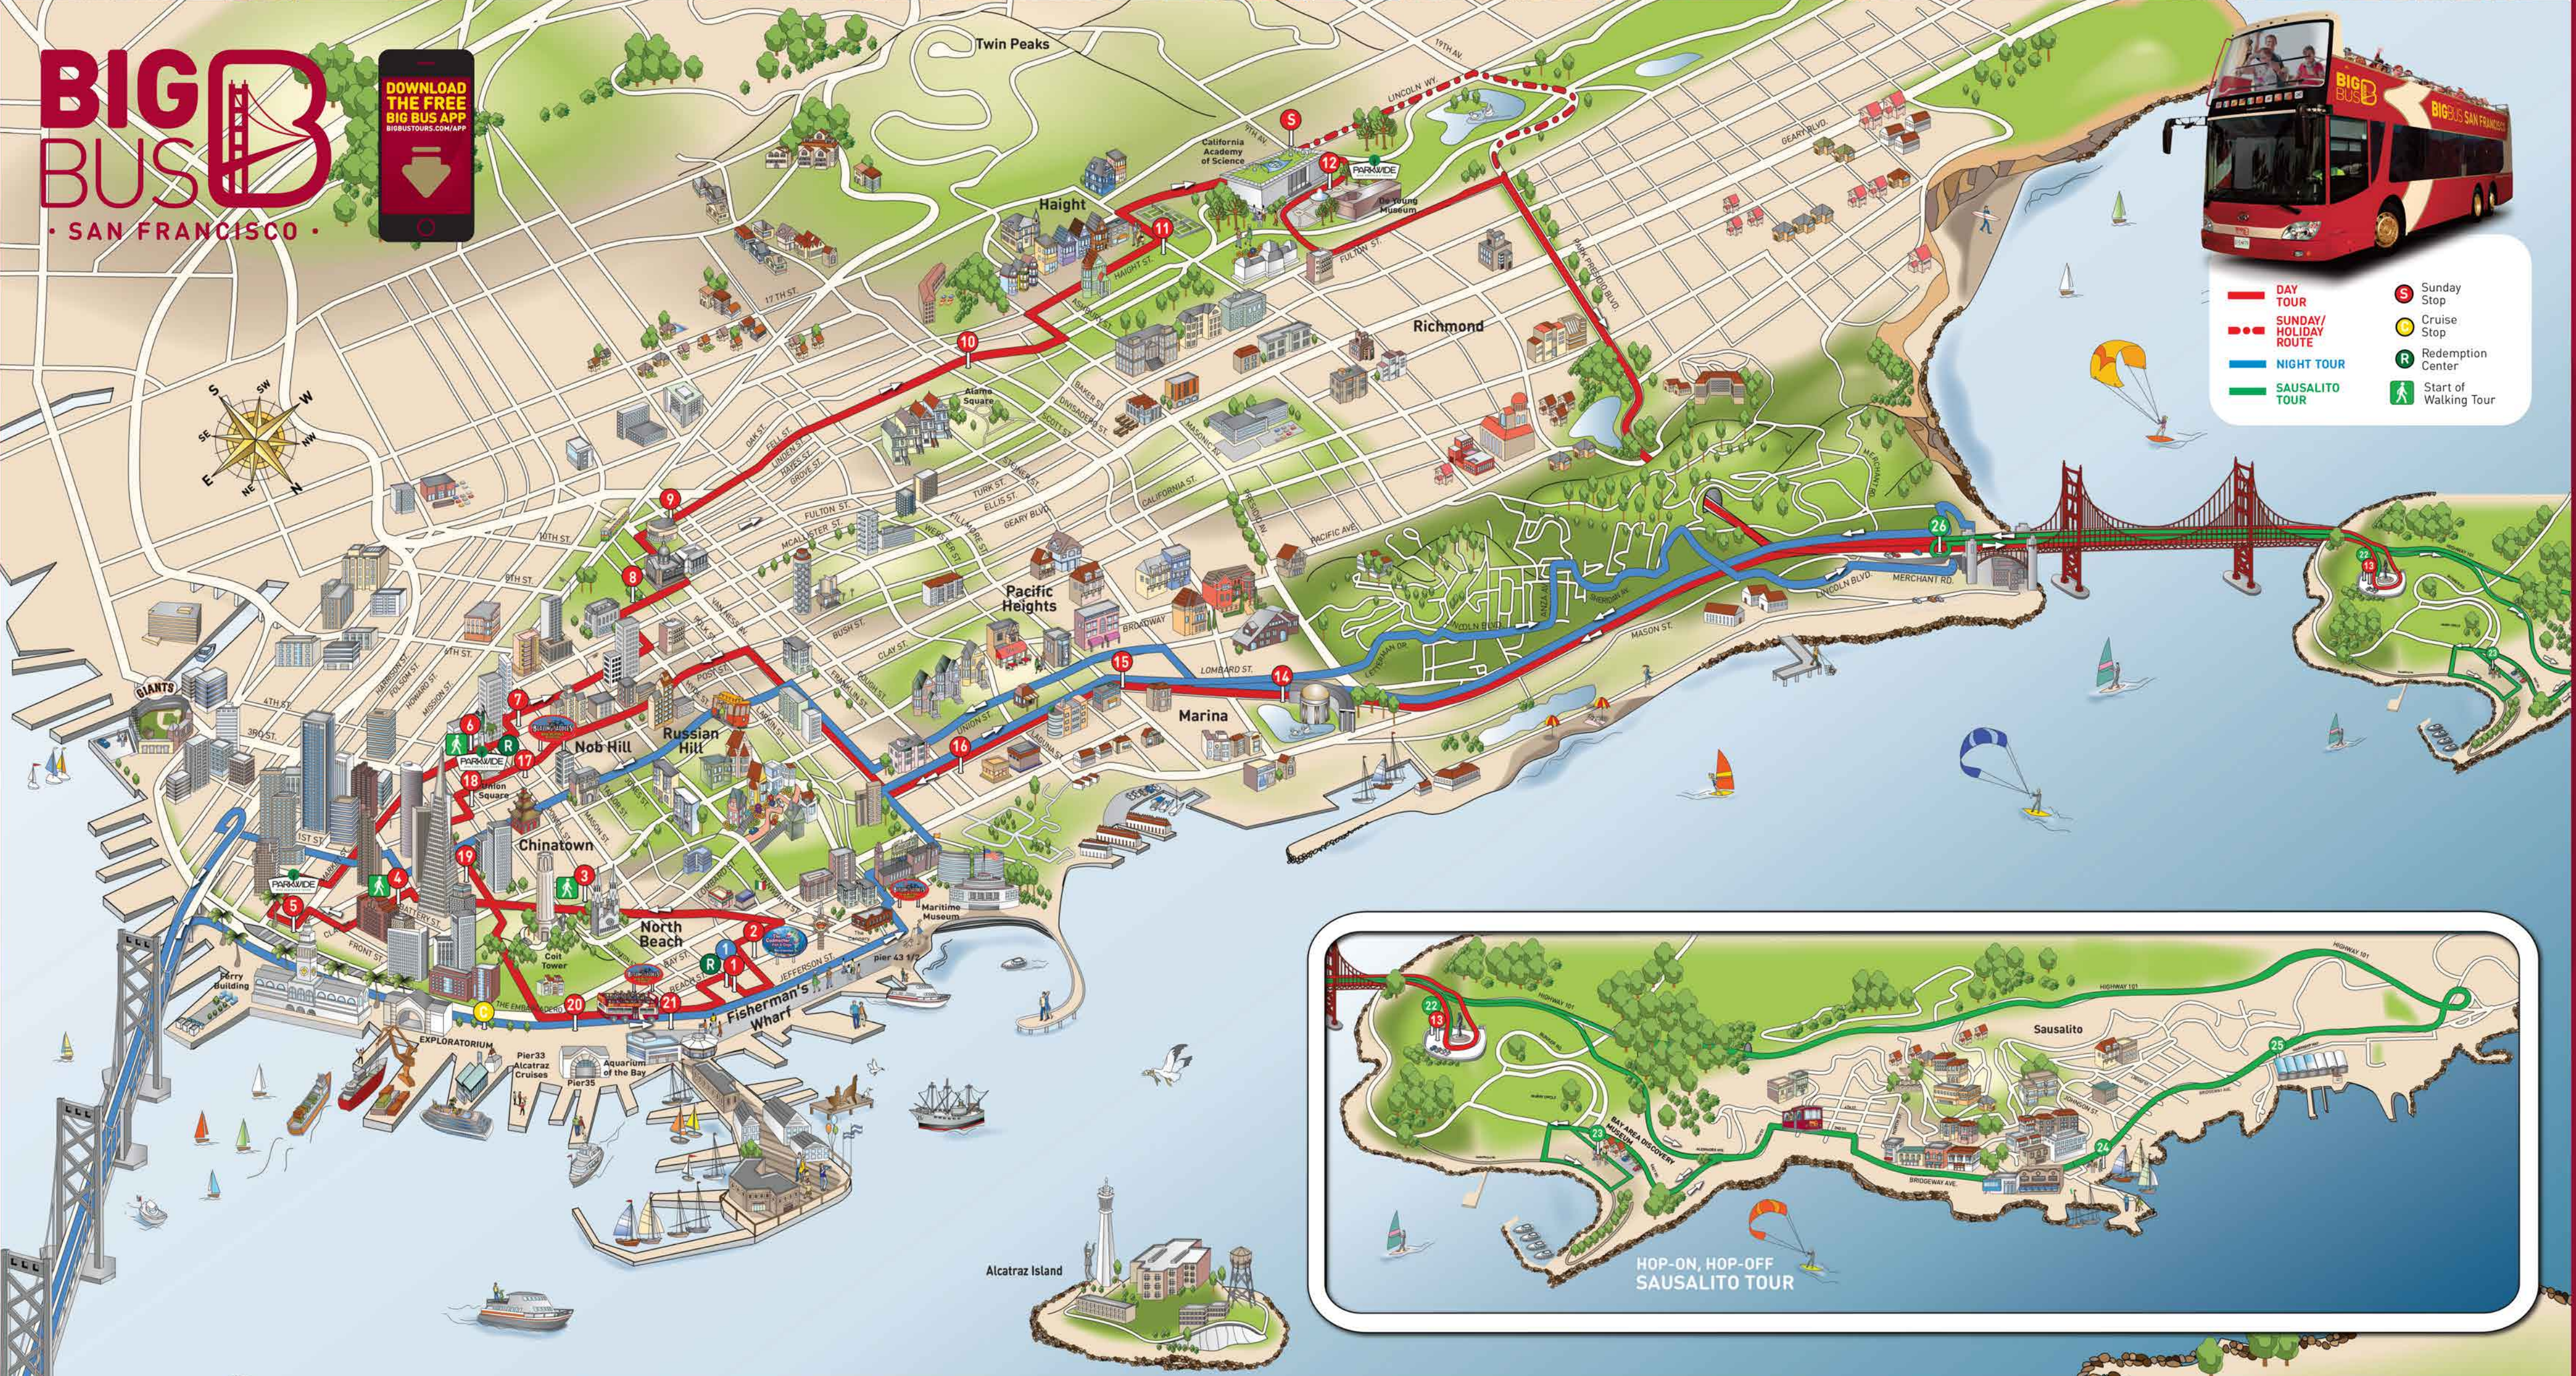

TOUR ROUTES: DAY TOUR - LIVE ENGLISH COMMENTARY OR CHOICE OF COMMENTARY IN A CHOICE OF 10 LANGUAGES, BUSES EVERY 10 TO 20 MINUTES

Stop Number	Stop Name	First Bus	Stop Number	Stop Name	First Bus	Stop Number	Stop Name	First Bus
1	SAN FRANCISCO VISITOR CENTER On Mason Street at corner of Jefferson Street	09:00	R	REDEMPTION CENTER On Union Square on Powell between Post and Geary at Parkwide Tours		S	GOLDEN GATE PARK Sunday and Holiday Only, On 9th Avenue at Lincoln Way	
2	HOLIDAY INN FISHERMAN'S WHARF North side of North Point between Jones and Columbus	09:03	8	CIVIC CENTER On Fulton St. between Larkin and Hyde, next to Asian Art Museum	09:08	13	NORTH VISTA POINT/ GOLDEN GATE BRIDGE Vista Point North, Main Parking	09:50
3	WASHINGTON SQUARE/NORTH BEACH On Columbus Street at corner of Union Street	09:09	9	SAN FRANCISCO JAZZ CENTRE On Fell at Corner of Franklin Street	09:15	14	PALACE OF FINE ARTS On Richardson Avenue at corner of Francisco Street	10:00
4	EMBARCADERO CENTER On Clay Street at corner of Battery Street	09:15	10	ALAMO SQUARE On Fell Street at the corner of Pierce St.	09:20	15	MARINA/COW HOLLOW On Lombard Street at corner of Fillmore Street	10:04
5	FERRY BUILDING On Market Street, 1 Market Street between Stewart and Spear	09:17	11	HAIGHT ASHBURY On Haight Street at corner of Shrader Street, opposite Cha Cha Cha	09:25	16	LOMBARD STREET On Lombard Street at corner of Gough Street, Buena Vista Hotel	10:07
6	UNION SQUARE SOUTH On Geary Street at corner of Powell Street, opposite Macy's	09:00	12	GOLDEN GATE PARK Outside California Academy of Sciences	09:33	17	UNION SQUARE NORTH On Post Street at the corner of Powell Street, outside the Westin St. Francis Hotel	09:00 09:45 10:15
7	HILTON HOTEL On Mason Street at corner of Ellis Street	09:02				18	CHINATOWN GATE On Grant Street at corner of Bush Street, outside the Triton Hotel	09:05 09:50 10:20
						19	PORTSMOUTH SQUARE/CHINATOWN The Embarcadero, outside of the entrance to the Hilton Financial	09:07 09:57 10:27
						20	PIER 35/CRUISE TERMINAL The Embarcadero, outside of the entrance to Pier 35	08:45 09:15
						21	CRUISE TERMINAL Pier 27, Cruise ship arrival/departure days only	08:45 09:15
						22	PIER 39 The Embarcadero, outside of entrance to Pier 39	08:45 09:15
						23	SAN FRANCISCO VISITOR CENTER On Mason Street at corner of Jefferson Street	09:00 09:45 10:15

HOP-ON, HOP-OFF AT ANY OF THESE STOPS. Please look after your ticket - if you lose it, you lose your ride. All Routes are subject to change or cancellation due to events beyond our control.

PANORAMIC NIGHT TOUR

Stop Number	Stop Name	First Bus
1	NIGHT TOUR START & END STOP On Mason Street at corner of Jefferson Street	6:30PM 7:00PM 17:30PM APRIL - OCT
2	TREASURE ISLAND	
SAUSALITO TOUR		
Stop Number	Stop Name	First Bus
22	SAUSALITO START AND END STOP Vista Point North	10:15
23	HORSESHOE BAY Discovery Museum, Cavallo Point Lodge	10:20
24	DOWNTOWN SAUSALITO Humbolt Ave/Harbor Shop	10:30
25	BAY MODEL FREE Audio Tour	10:50
26	GOLDEN GATE BRIDGE SOUTH Vista Point South, Main Parking	11:15