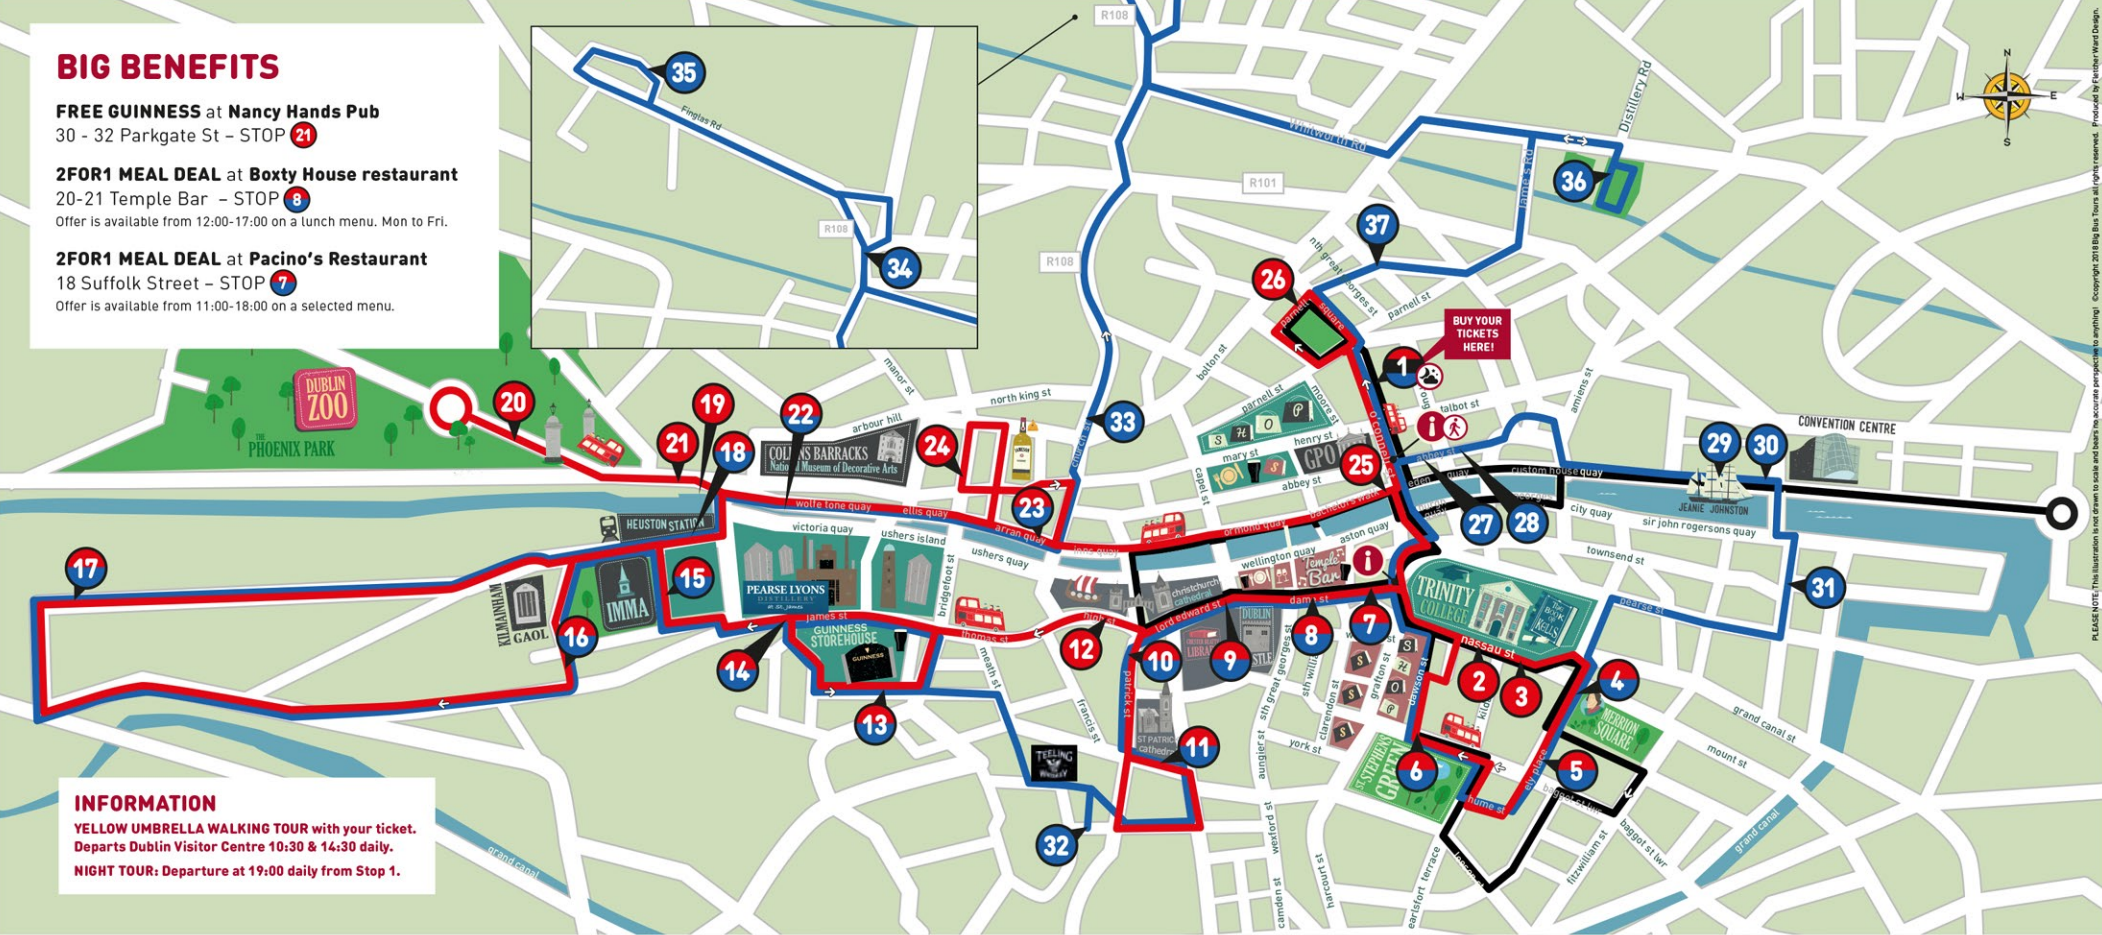

DISCOVER DUBLIN

RED ROUTE

NIGHT TOUR

DUBLIN VISITOR CENTRE

BLUE ROUTE

WALKING TOUR

“Did you know that 3 million pints of Guinness are brewed in Dublin each day?”
SHANNON Guide

RED ROUTE | DURATION: 1HR 45MINS - EVERY 20-30 MINS

BLUE ROUTE | DURATION: 2HRS - EVERY 60 MINS

NIGHT TOUR | DURATION: 60 MINS - DEPARTS 19:00 DAILY

BIG BENEFITS

FREE GUINNESS at Nancy Hands Pub
30 - 32 Parkgate St - STOP 21

2FOR1 MEAL DEAL at Boxty House restaurant
20-21 Temple Bar - STOP 8
Offer is available from 12:00-17:00 on a lunch menu. Mon to Fri.

2FOR1 MEAL DEAL at Pacino's Restaurant
18 Suffolk Street - STOP 7
Offer is available from 11:00-18:00 on a selected menu.

INFORMATION

YELLOW UMBRELLA WALKING TOUR with your ticket.
Departs Dublin Visitor Centre 10:30 & 14:30 daily.
NIGHT TOUR: Departure at 19:00 daily from Stop 1.

STOP	FIRST BUS	LAST BUS
27 ABBEY STREET	09:33	14:33
28 ABBEY STREET/ABBEE THEATRE	09:35	14:35
29 CHO DUBLIN	09:40	14:40
30 SAMUEL BECKETT BRIDGE	09:42	14:42
31 CARDIFF LANE	09:47	14:46
32 TEELINGS WHISKEY DISTILLERY	10:36	15:31
33 ST MICHAN'S CHURCH	11:12	16:05
34 BRIAN BORU PUB	11:22	16:08
35 GLASNEVIN CEMETERY	11:27	16:12
36 CROKE PARK	11:37	16:22
37 MOUNTJOY SQUARE	11:42	16:27
NIGHT TOUR		
1 13 UPPER O'CONNELL STREET		19:00 DAILY